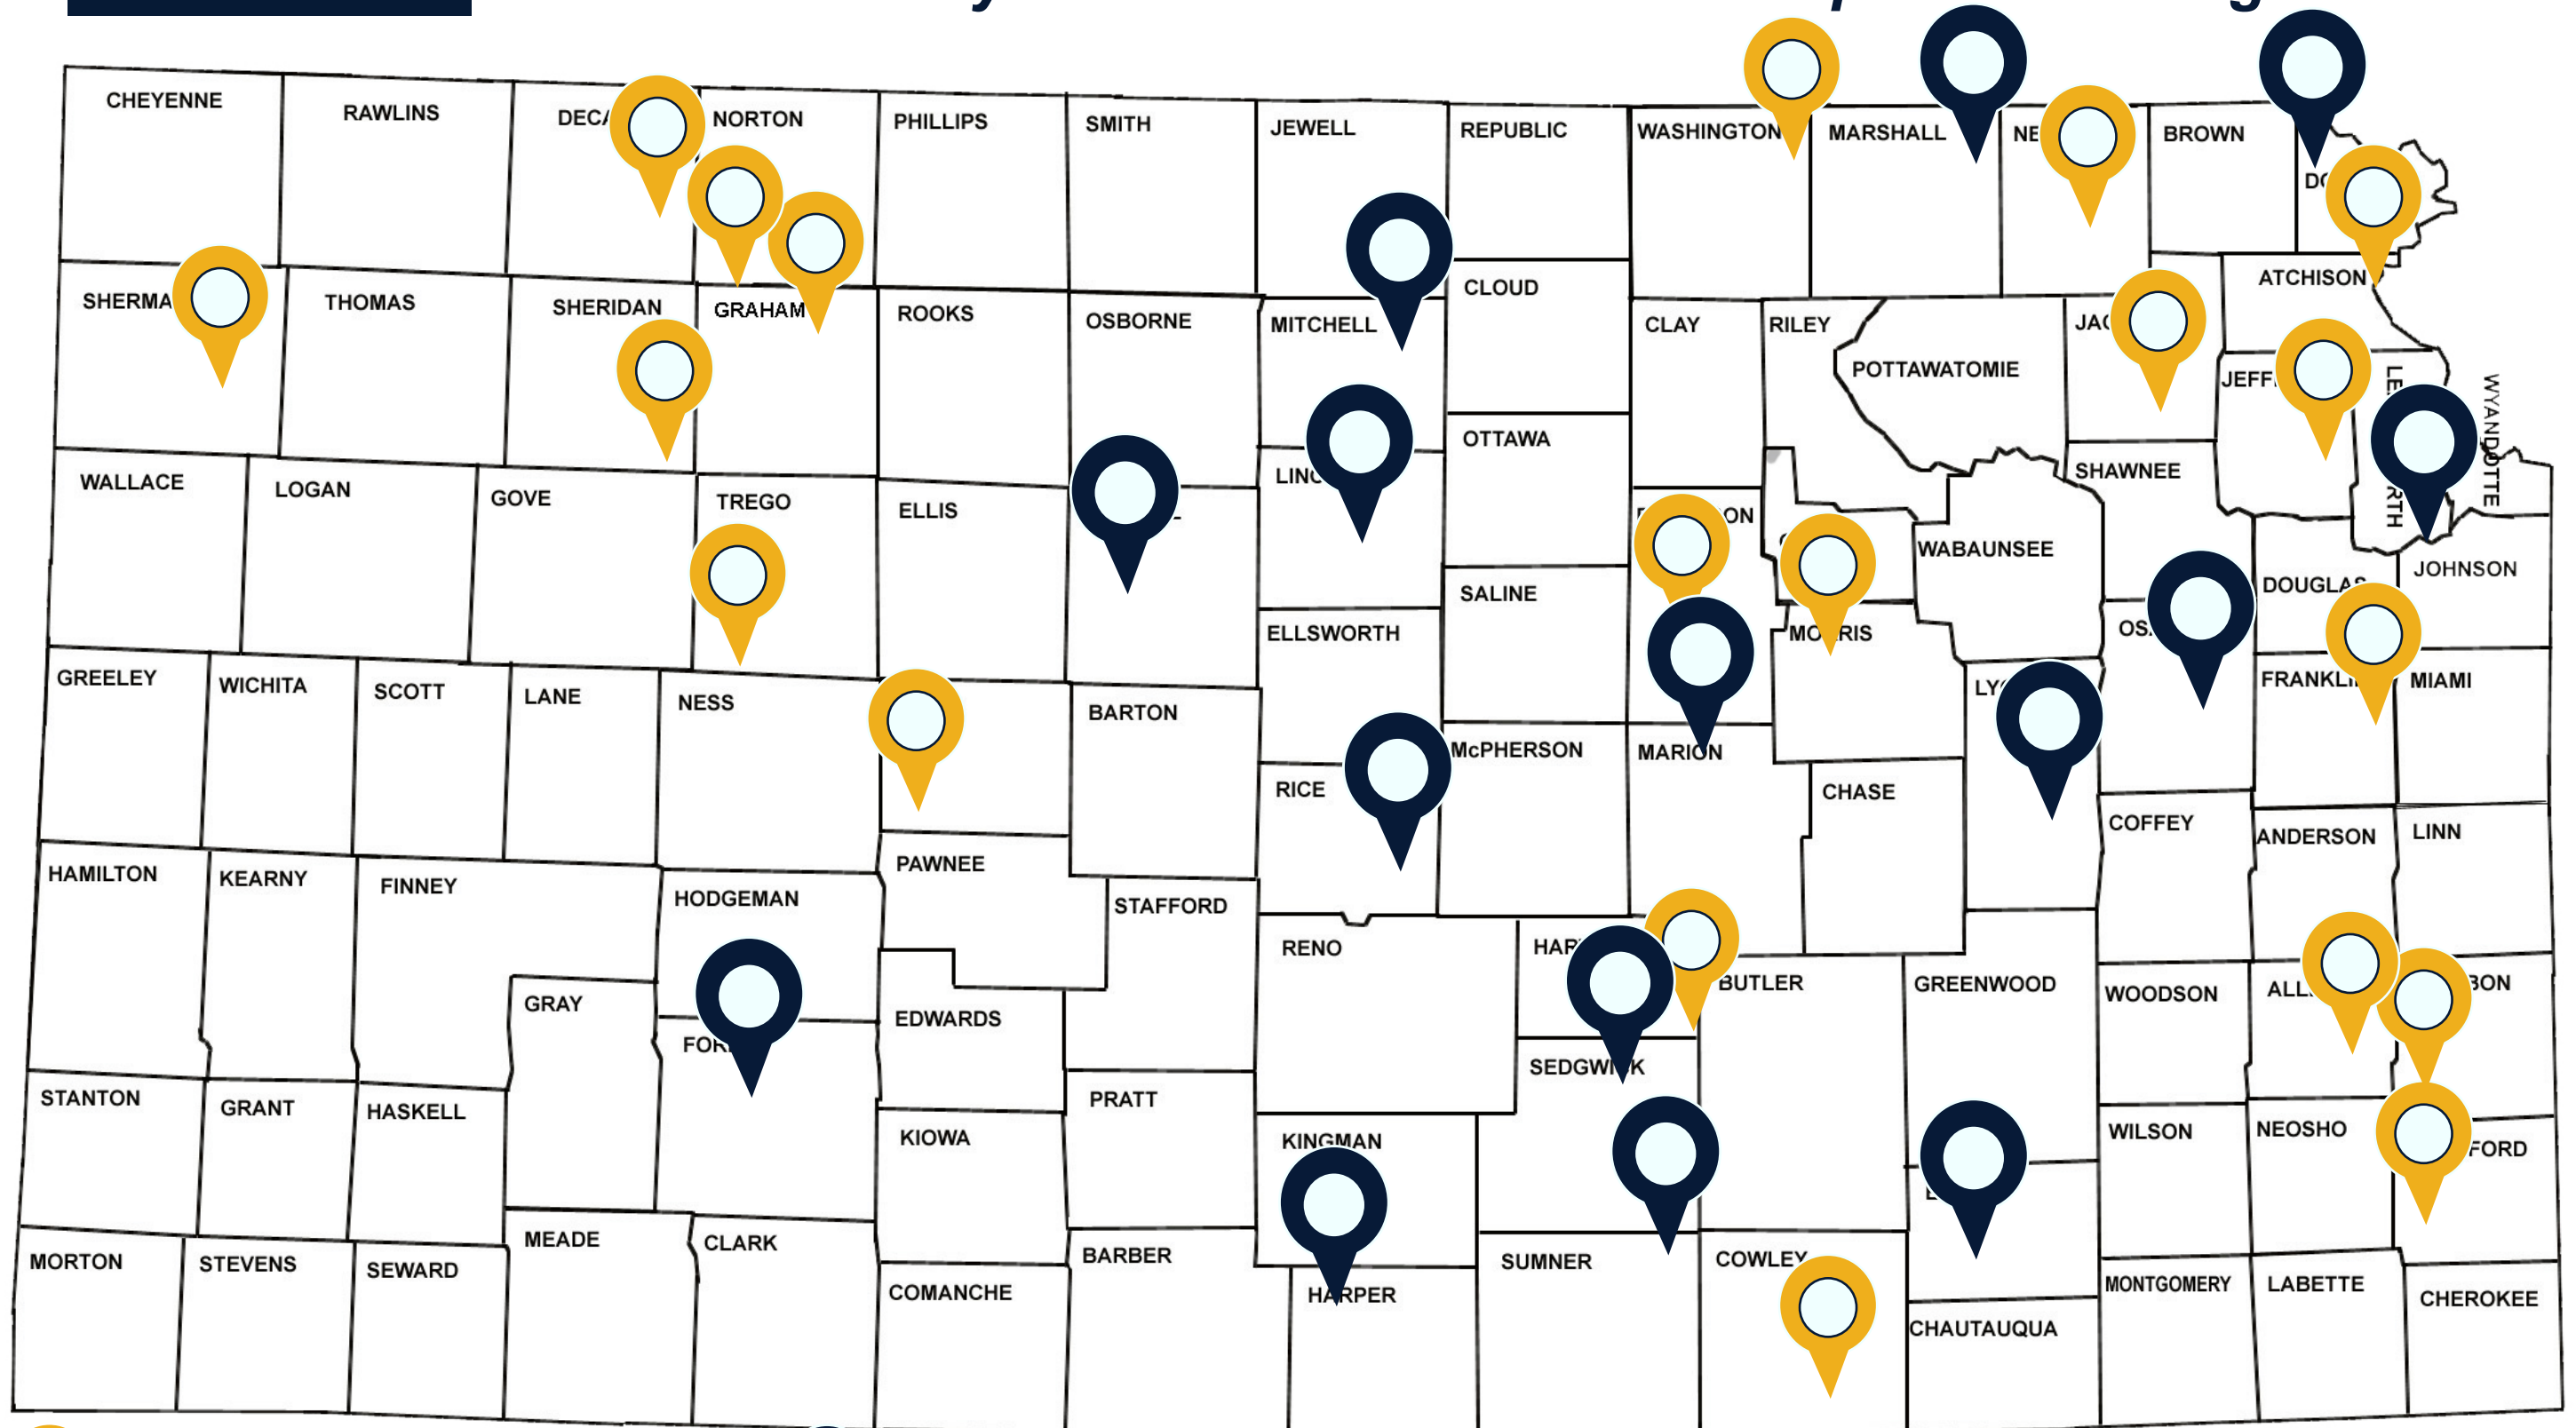

Kansas Local Bridge Improvement and Off System Bridge Projects

Part of the Kelly Administration's IKE Transportation Program

 FFY 2025 Off System Projects

 FY 24 Kansas Local Bridge Improvement Projects